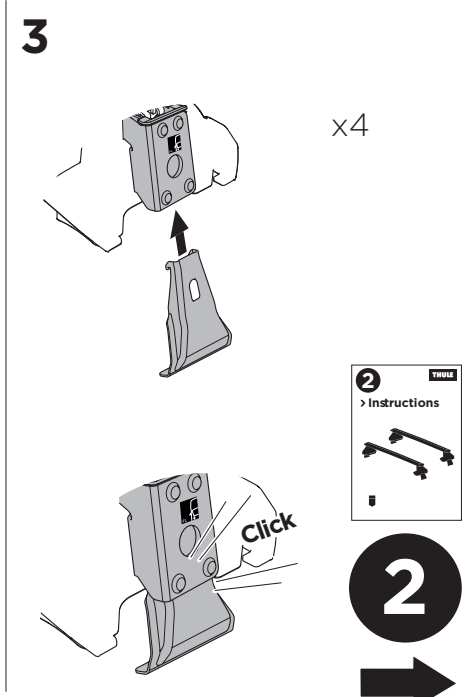

1

Kit 145004

MERCEDES X-Class, 4-dr Double Cab, 18-
NISSAN Navara (D23), 4-dr Double Cab, 15-
NISSAN NP300 (D23), 4-dr Double Cab, 15-
RENAULT Alaskan, 4-dr Double Cab, 18-

ISO 11154-E

THULE WingBar Evo THULE WingBar Edge THULE WingBar THULE SquareBar	Evo X (scale)	Edge X (scale)
MERCEDES X-Class, 4-dr Double Cab, 18-	51,5	L
NISSAN Navara (D23), 4-dr Double Cab, 15-	46,5	D
NISSAN NP300 (D23), 4-dr Double Cab, 15-	46,5	D
RENAULT Alaskan, 4-dr Double Cab, 18-	46,5	D

THULE ProBar THULE SlideBar	X (mm/inch)
MERCEDES X-Class, 4-dr Double Cab, 18-	1166 mm / 45 7/8"
NISSAN Navara (D23), 4-dr Double Cab, 15-	1116 mm / 43 7/8"
NISSAN NP300 (D23), 4-dr Double Cab, 15-	1116 mm / 43 7/8"
RENAULT Alaskan, 4-dr Double Cab, 18-	1116 mm / 43 7/8"

THULE WingBar Evo THULE WingBar Edge THULE WingBar THULE SquareBar	Evo Y (scale)	Edge Y (scale)
MERCEDES X-Class, 4-dr Double Cab, 18-	51,5	L
NISSAN Navara (D23), 4-dr Double Cab, 15-	46	E
NISSAN NP300 (D23), 4-dr Double Cab, 15-	46	E
RENAULT Alaskan, 4-dr Double Cab, 18-	46	E

THULE ProBar THULE SlideBar	Y (mm/inch)
MERCEDES X-Class, 4-dr Double Cab, 18-	1166 mm / 45 7/8"
NISSAN Navara (D23), 4-dr Double Cab, 15-	1111 mm / 43 3/4"
NISSAN NP300 (D23), 4-dr Double Cab, 15-	1111 mm / 43 3/4"
RENAULT Alaskan, 4-dr Double Cab, 18-	1111 mm / 43 3/4"

	W (mm/inch)	Z (mm/inch)
MERCEDES X-Class, 4-dr Double Cab, 18-	700 mm / 27 1/2"	300 mm / 11 3/4"
NISSAN Navara (D23), 4-dr Double Cab, 15-	700 mm / 27 1/2"	300 mm / 11 3/4"
NISSAN NP300 (D23), 4-dr Double Cab, 15-	700 mm / 27 1/2"	300 mm / 11 3/4"
RENAULT Alaskan, 4-dr Double Cab, 18-	700 mm / 27 1/2"	300 mm / 11 3/4"