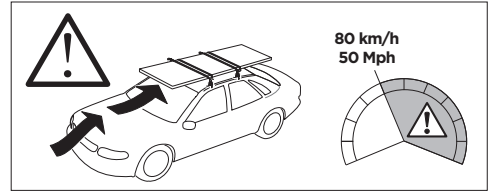

1

Kit 145004

MERCEDES X-Class, 4-dr Double Cab, 18-
NISSAN Navara (D23), 4-dr Double Cab, 15-
NISSAN NP300 (D23), 4-dr Double Cab, 15-
RENAULT Alaskan, 4-dr Double Cab, 18-

ISO 11154-E

THULE WingBar Evo THULE WingBar Edge THULE WingBar THULE SquareBar	Evo X (scale)	Edge X (scale)
MERCEDES X-Class, 4-dr Double Cab, 18-	51,5	L
NISSAN Navara (D23), 4-dr Double Cab, 15-	46,5	D
NISSAN NP300 (D23), 4-dr Double Cab, 15-	46,5	D
RENAULT Alaskan, 4-dr Double Cab, 18-	46,5	D

THULE ProBar THULE SlideBar	X (mm/inch)
MERCEDES X-Class, 4-dr Double Cab, 18-	1166 mm / 45 7/8"
NISSAN Navara (D23), 4-dr Double Cab, 15-	1116 mm / 43 7/8"
NISSAN NP300 (D23), 4-dr Double Cab, 15-	1116 mm / 43 7/8"
RENAULT Alaskan, 4-dr Double Cab, 18-	1116 mm / 43 7/8"

THULE WingBar Evo THULE WingBar Edge THULE WingBar THULE SquareBar	Evo Y (scale)	Edge Y (scale)
MERCEDES X-Class, 4-dr Double Cab, 18-	51,5	L
NISSAN Navara (D23), 4-dr Double Cab, 15-	46	E
NISSAN NP300 (D23), 4-dr Double Cab, 15-	46	E
RENAULT Alaskan, 4-dr Double Cab, 18-	46	E

THULE ProBar THULE SlideBar	Y (mm/inch)
MERCEDES X-Class, 4-dr Double Cab, 18-	1166 mm / 45 7/8"
NISSAN Navara (D23), 4-dr Double Cab, 15-	1111 mm / 43 3/4"
NISSAN NP300 (D23), 4-dr Double Cab, 15-	1111 mm / 43 3/4"
RENAULT Alaskan, 4-dr Double Cab, 18-	1111 mm / 43 3/4"

	W (mm/inch)	Z (mm/inch)
MERCEDES X-Class, 4-dr Double Cab, 18-	700 mm / 27 1/2"	300 mm / 11 3/4"
NISSAN Navara (D23), 4-dr Double Cab, 15-	700 mm / 27 1/2"	300 mm / 11 3/4"
NISSAN NP300 (D23), 4-dr Double Cab, 15-	700 mm / 27 1/2"	300 mm / 11 3/4"
RENAULT Alaskan, 4-dr Double Cab, 18-	700 mm / 27 1/2"	300 mm / 11 3/4"