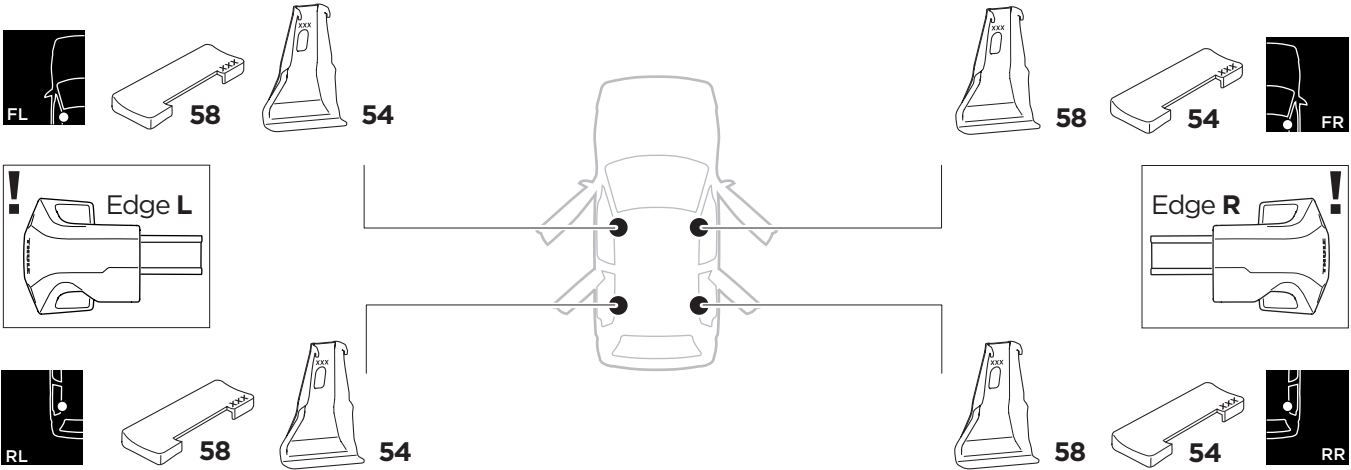

1

Kit 145003

TOYOTA Hilux, 4-dr Double Cab, 16-
TOYOTA Hilux, 4-dr Extra Cab, 16-

ISO 11154-E

THULE WingBar Evo	THULE WingBar Edge	THULE WingBar	THULE SquareBar	Evo X (scale)	Edge X (scale)
TOYOTA Hilux, 4-dr Double Cab, 16-				40	Q
TOYOTA Hilux, 4-dr Extra Cab, 16-				40	Q

THULE ProBar	THULE SlideBar			X (mm/inch)	
TOYOTA Hilux, 4-dr Double Cab, 16-				1051 mm / 41 3/8"	
TOYOTA Hilux, 4-dr Extra Cab, 16-				1051 mm / 41 3/8"	

THULE WingBar Evo	THULE WingBar Edge	THULE WingBar	THULE SquareBar	Evo Y (scale)	Edge Y (scale)
TOYOTA Hilux, 4-dr Double Cab, 16-				40	Q
TOYOTA Hilux, 4-dr Extra Cab, 16-				40	Q

THULE ProBar	THULE SlideBar			Y (mm/inch)	
TOYOTA Hilux, 4-dr Double Cab, 16-				1051 mm / 41 3/8"	
TOYOTA Hilux, 4-dr Extra Cab, 16-				1051 mm / 41 3/8"	

	W (mm/inch)	Z (mm/inch)
TOYOTA Hilux, 4-dr Double Cab, 16-	750 mm / 29 1/2"	300 mm / 11 3/4"
TOYOTA Hilux, 4-dr Extra Cab, 16-	700 mm / 27 1/2"	300 mm / 11 3/4"