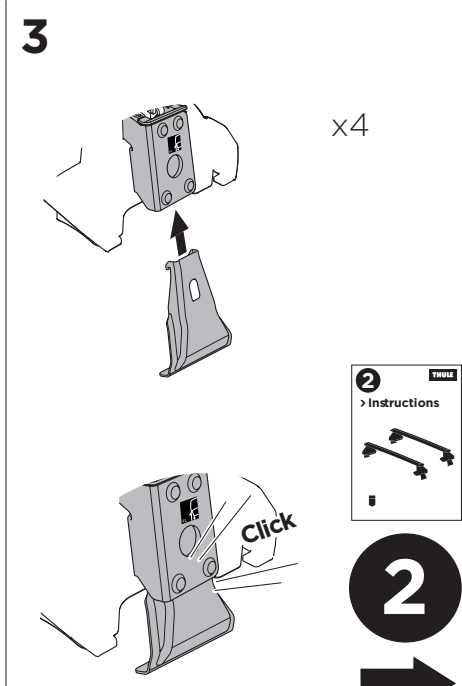

1

Kit 145003

TOYOTA Hilux, 4-dr Double Cab, 16-
TOYOTA Hilux, 4-dr Extra Cab, 16-

ISO 11154-E

THULE WingBar Evo	THULE WingBar Edge	THULE WingBar	THULE SquareBar	Evo X (scale)	Edge X (scale)
TOYOTA Hilux, 4-dr Double Cab, 16-				40	Q
TOYOTA Hilux, 4-dr Extra Cab, 16-				40	Q

THULE ProBar	THULE SlideBar			X (mm/inch)	
TOYOTA Hilux, 4-dr Double Cab, 16-				1051 mm / 41 3/8"	
TOYOTA Hilux, 4-dr Extra Cab, 16-				1051 mm / 41 3/8"	

THULE WingBar Evo	THULE WingBar Edge	THULE WingBar	THULE SquareBar	Evo Y (scale)	Edge Y (scale)
TOYOTA Hilux, 4-dr Double Cab, 16-				40	Q
TOYOTA Hilux, 4-dr Extra Cab, 16-				40	Q

THULE ProBar	THULE SlideBar			Y (mm/inch)	
TOYOTA Hilux, 4-dr Double Cab, 16-				1051 mm / 41 3/8"	
TOYOTA Hilux, 4-dr Extra Cab, 16-				1051 mm / 41 3/8"	

	W (mm/inch)	Z (mm/inch)
TOYOTA Hilux, 4-dr Double Cab, 16-	750 mm / 29 1/2"	300 mm / 11 3/4"
TOYOTA Hilux, 4-dr Extra Cab, 16-	700 mm / 27 1/2"	300 mm / 11 3/4"