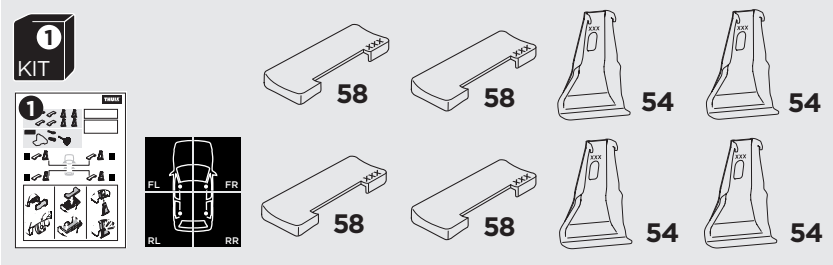

1

Kit 145003

TOYOTA Hilux, 4-dr Double Cab, 16-
TOYOTA Hilux, 4-dr Extra Cab, 16-

ISO 11154-E

THULE WingBar Evo	THULE WingBar Edge	THULE WingBar	THULE SquareBar	Evo X (scale)	Edge X (scale)
TOYOTA Hilux, 4-dr Double Cab, 16-				40	Q
TOYOTA Hilux, 4-dr Extra Cab, 16-				40	Q

THULE ProBar	THULE SlideBar			X (mm/inch)	
TOYOTA Hilux, 4-dr Double Cab, 16-				1051 mm / 41 3/8"	
TOYOTA Hilux, 4-dr Extra Cab, 16-				1051 mm / 41 3/8"	

THULE WingBar Evo	THULE WingBar Edge	THULE WingBar	THULE SquareBar	Evo Y (scale)	Edge Y (scale)
TOYOTA Hilux, 4-dr Double Cab, 16-				40	Q
TOYOTA Hilux, 4-dr Extra Cab, 16-				40	Q

THULE ProBar	THULE SlideBar			Y (mm/inch)	
TOYOTA Hilux, 4-dr Double Cab, 16-				1051 mm / 41 3/8"	
TOYOTA Hilux, 4-dr Extra Cab, 16-				1051 mm / 41 3/8"	

	W (mm/inch)	Z (mm/inch)
TOYOTA Hilux, 4-dr Double Cab, 16-	750 mm / 29 1/2"	300 mm / 11 3/4"
TOYOTA Hilux, 4-dr Extra Cab, 16-	700 mm / 27 1/2"	300 mm / 11 3/4"