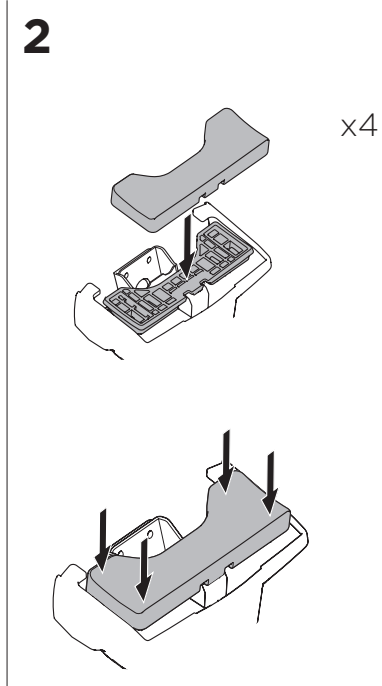

1

Kit 145003

TOYOTA Hilux, 4-dr Double Cab, 16-
TOYOTA Hilux, 4-dr Extra Cab, 16-

ISO 11154-E

THULE WingBar Evo	THULE WingBar Edge	THULE WingBar	THULE SquareBar	Evo X (scale)	Edge X (scale)
TOYOTA Hilux, 4-dr Double Cab, 16-				40	Q
TOYOTA Hilux, 4-dr Extra Cab, 16-				40	Q

THULE ProBar	THULE SlideBar			X (mm/inch)	
TOYOTA Hilux, 4-dr Double Cab, 16-				1051 mm / 41 3/8"	
TOYOTA Hilux, 4-dr Extra Cab, 16-				1051 mm / 41 3/8"	

THULE WingBar Evo	THULE WingBar Edge	THULE WingBar	THULE SquareBar	Evo Y (scale)	Edge Y (scale)
TOYOTA Hilux, 4-dr Double Cab, 16-				40	Q
TOYOTA Hilux, 4-dr Extra Cab, 16-				40	Q

THULE ProBar	THULE SlideBar			Y (mm/inch)	
TOYOTA Hilux, 4-dr Double Cab, 16-				1051 mm / 41 3/8"	
TOYOTA Hilux, 4-dr Extra Cab, 16-				1051 mm / 41 3/8"	

	W (mm/inch)	Z (mm/inch)
TOYOTA Hilux, 4-dr Double Cab, 16-	750 mm / 29 1/2"	300 mm / 11 3/4"
TOYOTA Hilux, 4-dr Extra Cab, 16-	700 mm / 27 1/2"	300 mm / 11 3/4"