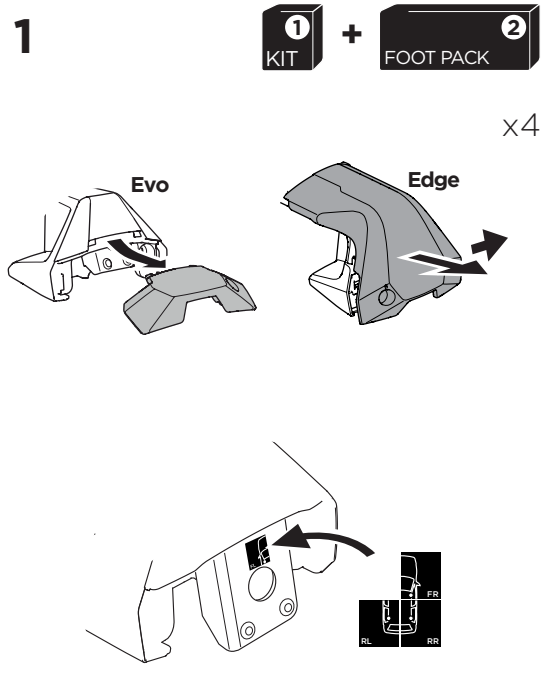

1

Kit 145003

TOYOTA Hilux, 4-dr Double Cab, 16-
TOYOTA Hilux, 4-dr Extra Cab, 16-

ISO 11154-E

THULE WingBar Evo	THULE WingBar Edge	THULE WingBar	THULE SquareBar	Evo X (scale)	Edge X (scale)
TOYOTA Hilux, 4-dr Double Cab, 16-				40	Q
TOYOTA Hilux, 4-dr Extra Cab, 16-				40	Q